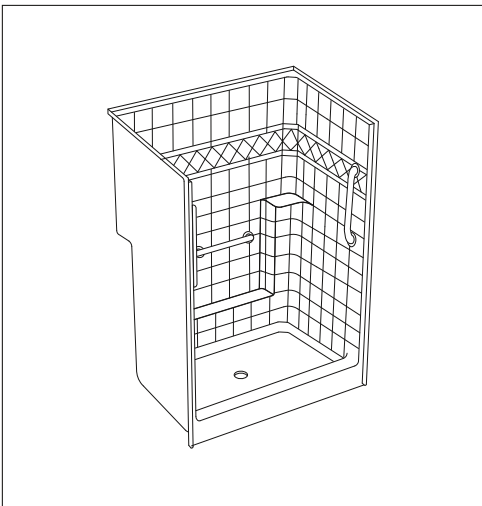

## Specification Manual

42" x 42" x 80"

Low Threshold Shower Stall & Kit

Liberty Package with Stainless Steel Grab Bars

For more product information visit [ellasbubbles.com](http://ellasbubbles.com)  
or call Ella's Bubbles toll free at 1-800-480-6850

# Ella's Bubbles Series

42" x 42" x 80" New Construction One-Piece Shower  
Liberty Package with Stainless Steel Grab Bars