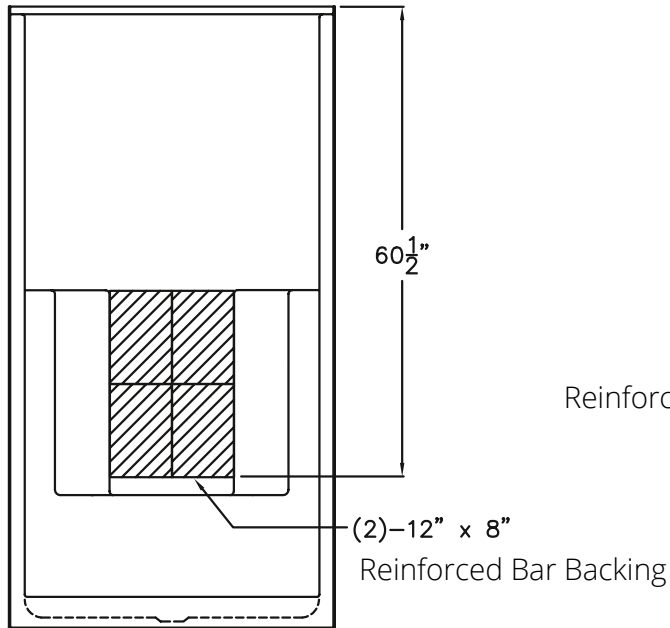

## SPECIFICATION DRAWINGS

Due to the nature of the materials, dimensions may vary  $\pm \frac{1}{2}$  in.

# Ella's Bubbles Series

42" x 42" x 80" New Construction One-Piece Shower  
Liberty Package with Stainless Steel Grab Bars

## BOARD PLACEMENT DRAWING

Due to the nature of the materials, dimensions may vary  $\pm \frac{1}{2}$  in.

FRONT VIEW

SIDE VIEW

SIDE VIEW