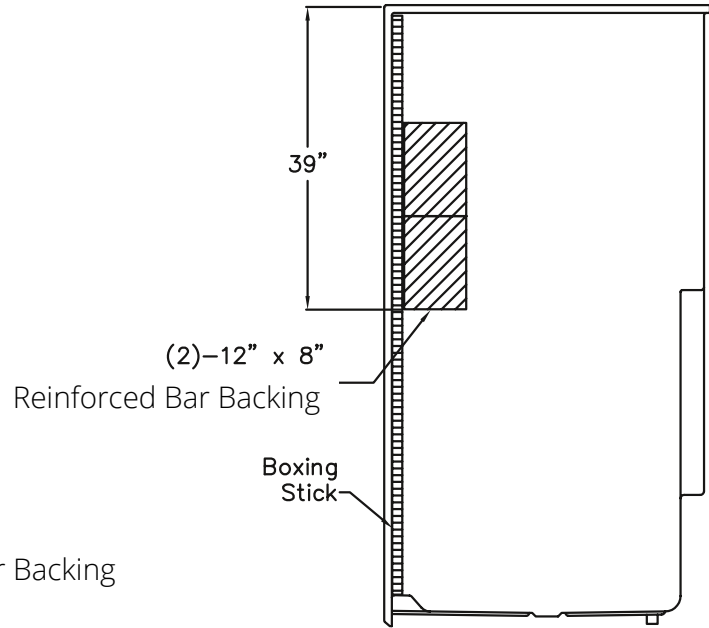

## SPECIFICATION DRAWINGS

Due to the nature of the materials, dimensions may vary  $\pm \frac{1}{2}$  in.

# Ella's Bubbles Series

42" x 42" x 80" New Construction One-Piece Shower  
Liberty Package with Stainless Steel Grab Bars

## BOARD PLACEMENT DRAWING

Due to the nature of the materials, dimensions may vary  $\pm \frac{1}{2}$  in.

FRONT VIEW

SIDE VIEW

SIDE VIEW