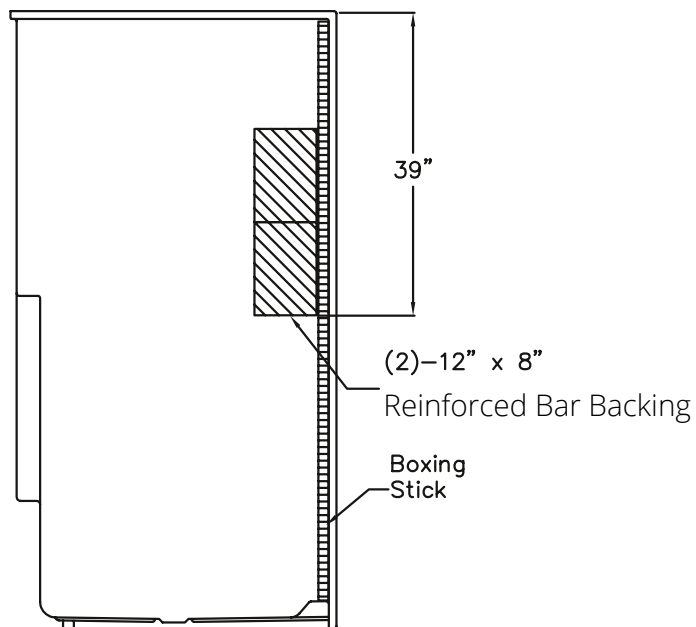

# Ella's Bubbles Series

42" x 42" x 80" New Construction One-Piece Shower  
Liberty Package with Stainless Steel Grab Bars

## BOARD PLACEMENT DRAWING

Due to the nature of the materials, dimensions may vary  $\pm \frac{1}{2}$  in.

FRONT VIEW

SIDE VIEW

SIDE VIEW