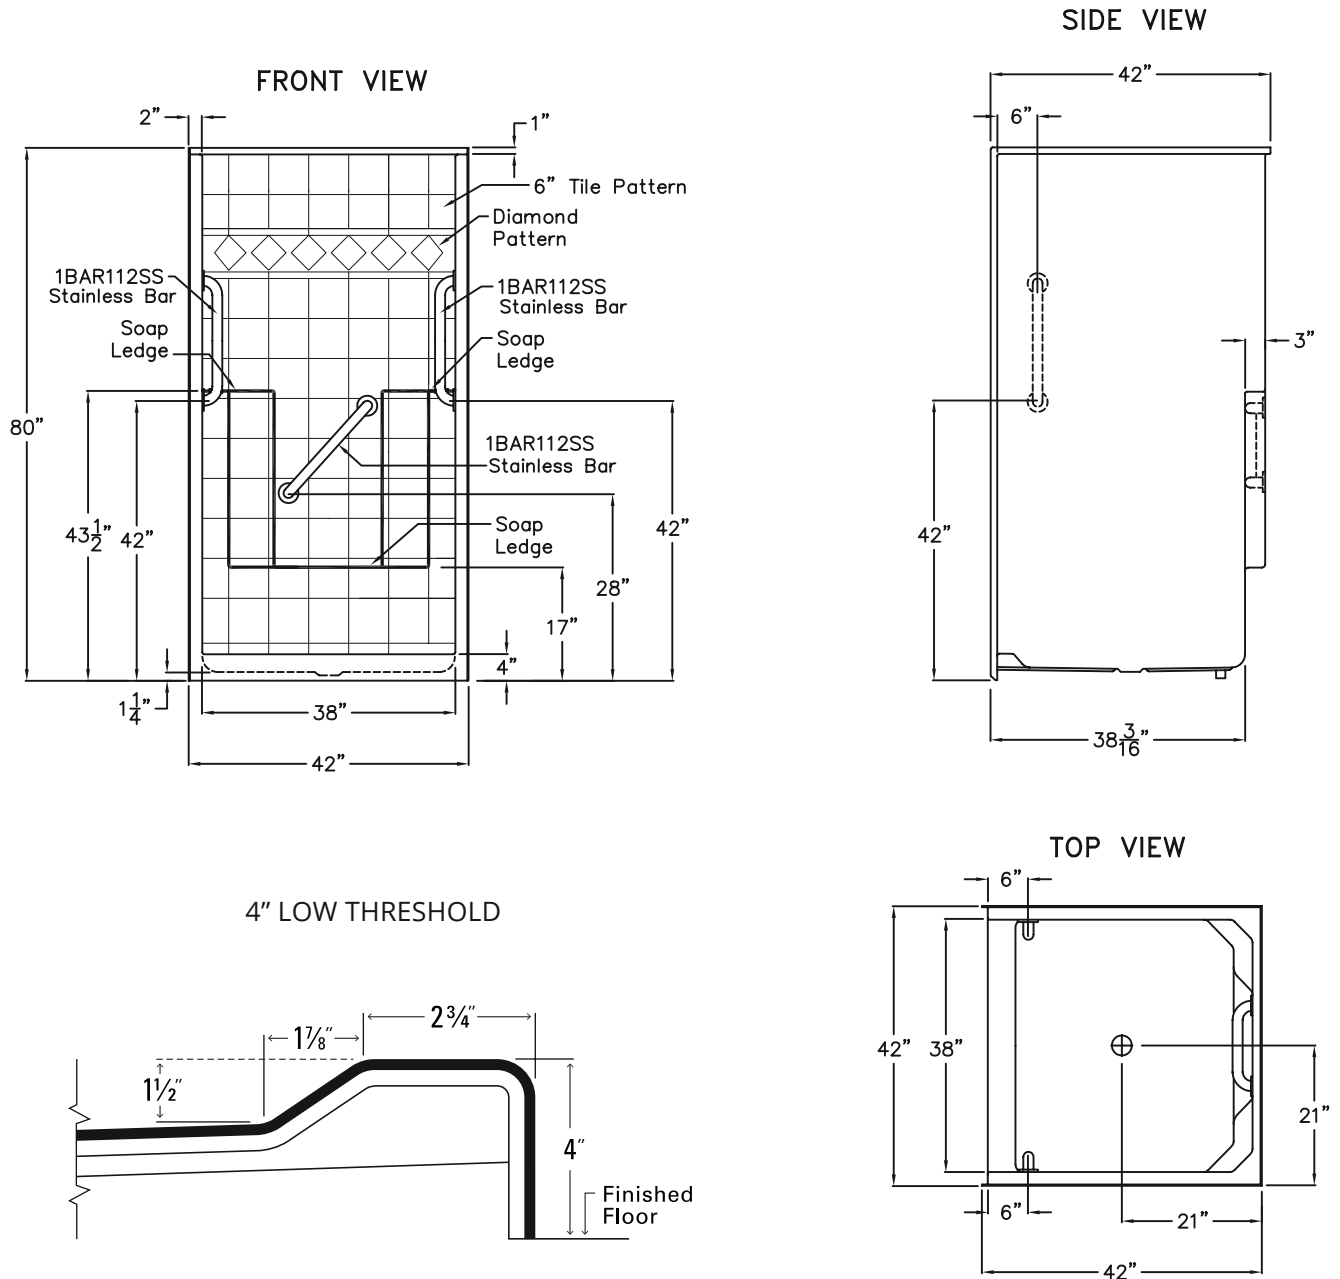

18" Straight Stainless Steel
Grab Bars (3)

Chrome Strainer Brass Drain
with Friction Seal – 2 in.

SPECIFICATION DRAWINGS

Due to the nature of the materials, dimensions may vary $\pm \frac{1}{2}$ in.