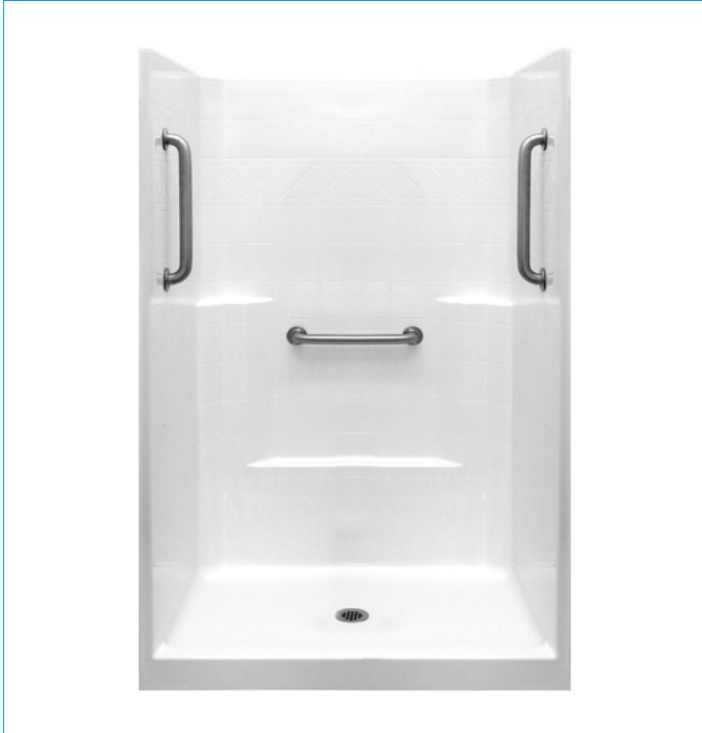

HANDED BY DRAIN

White color option shown