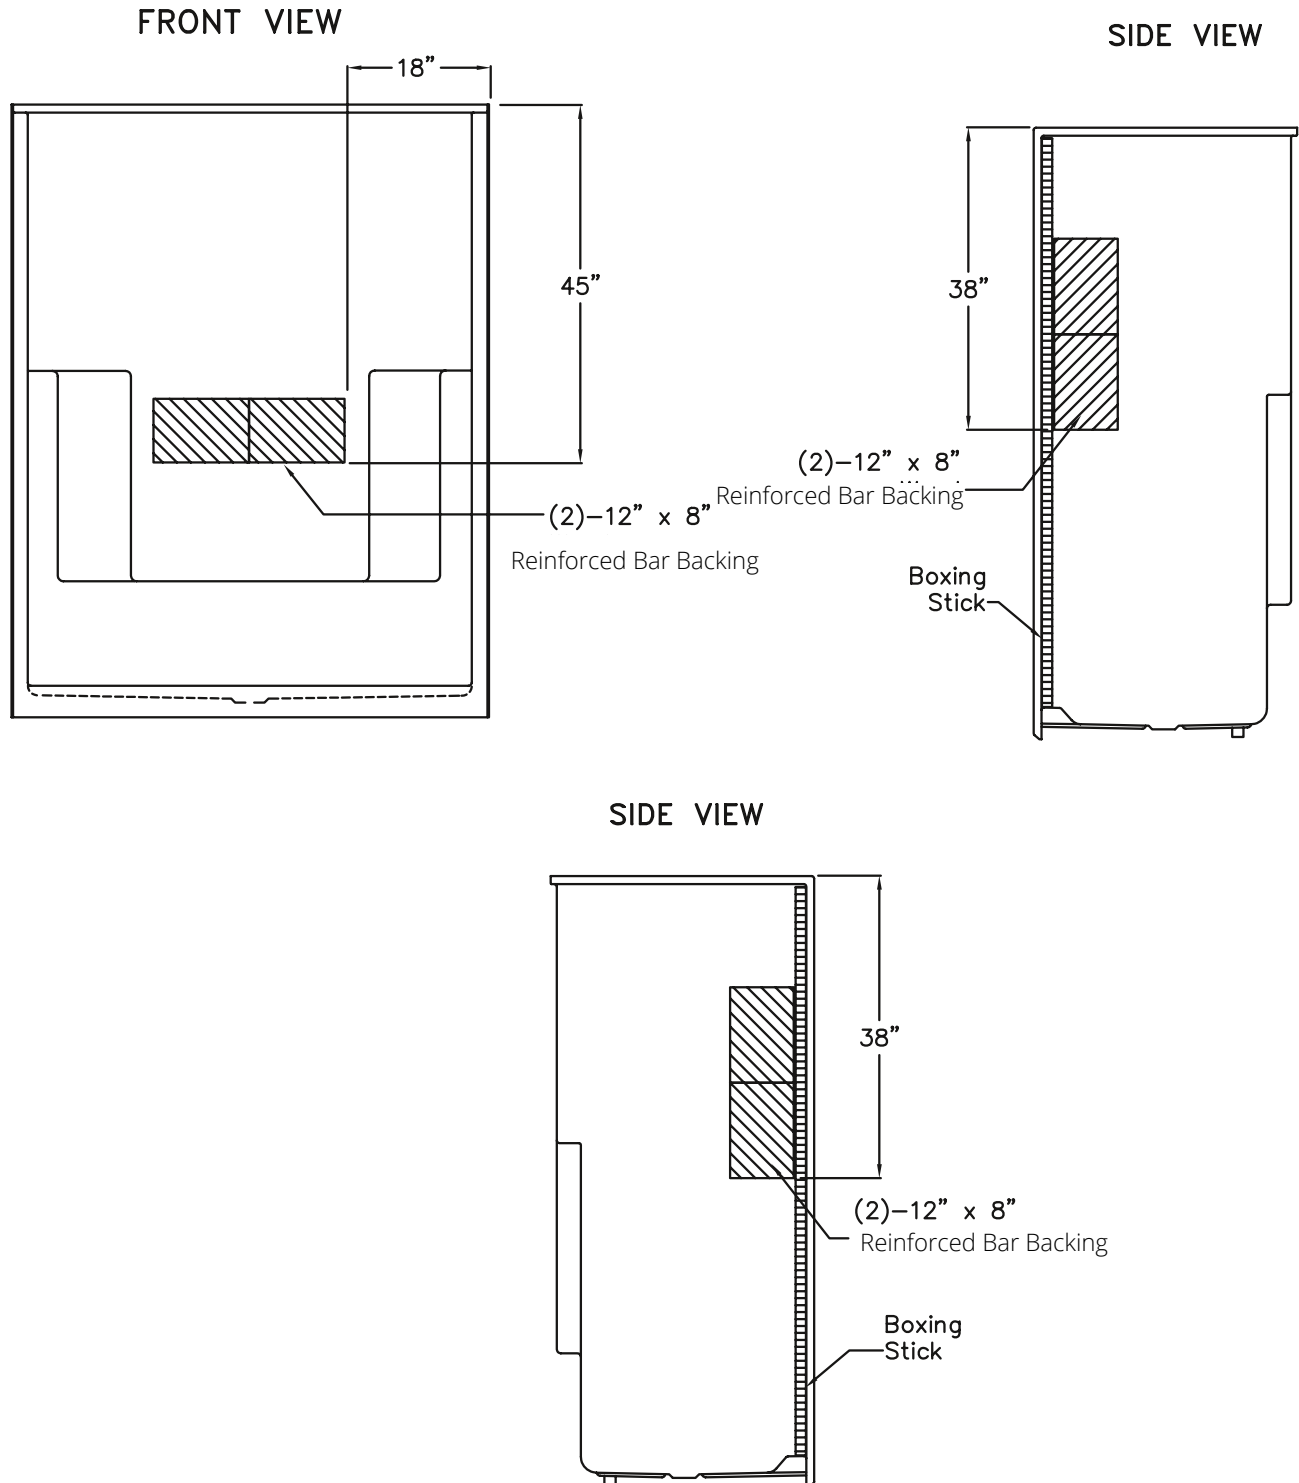

Technical Information

Material: Fiberglass Reinforced with AcrylX
Overall Dimensions: 60 in. x 33 in. x 77 in.
Net Weight: 145 lbs.
Drain Location: Center
Threshold Height: 4 in.
Shipping Dimensions: 67 in. x 43 in. x 84 in.
Shipping Weight: 285 lbs.

Ella's Bubbles Series

60" x 33" x 77" New Construction One-Piece Shower
Basic Package

SPECIFICATION DRAWINGS

Due to the nature of the materials, dimensions may vary $\pm \frac{1}{2}$ in.

FRONT VIEW

SIDE VIEW

4" LOW THRESHOLD

TOP VIEW

Ella's Bubbles Series

60" x 33" x 77" New Construction One-Piece Shower
Basic Package

BOARD PLACEMENT DRAWING

Due to the nature of the materials, dimensions may vary $\pm \frac{1}{2}$ in.

Ella's Bubbles Series

60" x 33" x 77" New Construction One-Piece Shower
Basic Package

PRODUCT FEATURES

Luxurious & Safe Design

- Architectural subway design tile pattern with diamond accent pattern for a traditionally modern aesthetic
- Integrated Grip Sure™ floor texture for safe mobility
- Molded soap, shampoo & foot ledges for added convenience