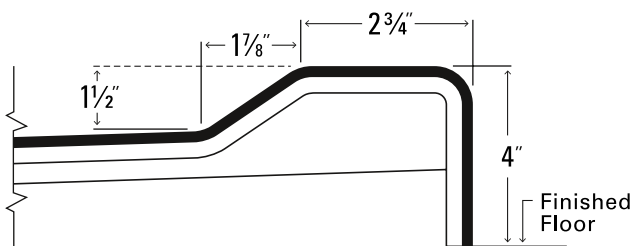

Technical Information

Material: Fiberglass Reinforced with AcrylX
Overall Dimensions: 60 in. x 33 in. x 77 in.
Net Weight: 145 lbs.
Drain Location: Center
Threshold Height: 4 in.
Shipping Dimensions: 67 in. x 43 in. x 84 in.
Shipping Weight: 285 lbs.

**MANUFACTURED AND ASSEMBLED IN
THE UNITED STATES OF AMERICA**

Ella's Bubbles Series

60" x 33" x 77" New Construction One-Piece Shower
Basic Package

PACKAGE ACCESSORIES

Chrome Strainer Brass Drain
with Friction Seal - 2 in.

Ella's Bubbles Series

60" x 33" x 77" New Construction One-Piece Shower
Basic Package

SPECIFICATION DRAWINGS

Due to the nature of the materials, dimensions may vary $\pm \frac{1}{2}$ in.

FRONT VIEW

SIDE VIEW

4" LOW THRESHOLD

TOP VIEW

Ella's Bubbles Series

60" x 33" x 77" New Construction One-Piece Shower
Basic Package

BOARD PLACEMENT DRAWING

Due to the nature of the materials, dimensions may vary $\pm \frac{1}{2}$ in.