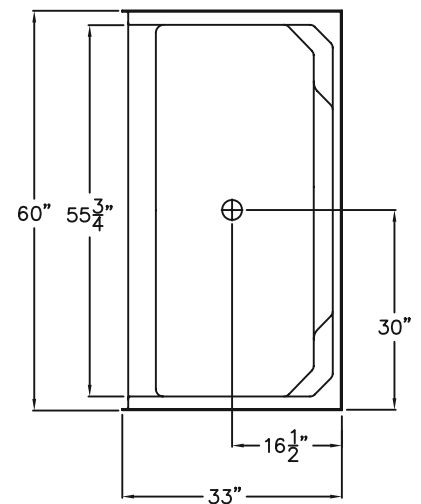

Technical Information

Material: Fiberglass Reinforced with AcrylX
Overall Dimensions: 60 in. x 33 in. x 77 in.
Net Weight: 145 lbs.
Drain Location: Center
Threshold Height: 4 in.
Shipping Dimensions: 67 in. x 43 in. x 84 in.
Shipping Weight: 285 lbs.

Ella's Bubbles Series

60" x 33" x 77" New Construction One-Piece Shower
Basic Package

SPECIFICATION DRAWINGS

Due to the nature of the materials, dimensions may vary $\pm \frac{1}{2}$ in.

FRONT VIEW

SIDE VIEW

4" LOW THRESHOLD

TOP VIEW

Ella's Bubbles Series

60" x 33" x 77" New Construction One-Piece Shower
Basic Package

BOARD PLACEMENT DRAWING

Due to the nature of the materials, dimensions may vary $\pm \frac{1}{2}$ in.