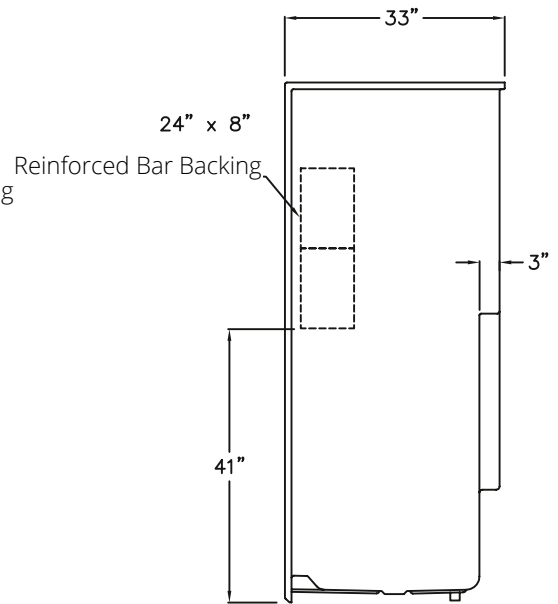

Technical Information

Material: Fiberglass Reinforced with AcrylX
Overall Dimensions: 60 in. x 33 in. x 77 in.
Net Weight: 145 lbs.
Drain Location: Center
Threshold Height: 4 in.
Shipping Dimensions: 67 in. x 43 in. x 84 in.
Shipping Weight: 285 lbs.

Ella's Bubbles Series

60" x 33" x 77" New Construction One-Piece Shower
Basic Package

SPECIFICATION DRAWINGS

Due to the nature of the materials, dimensions may vary $\pm \frac{1}{2}$ in.

FRONT VIEW

SIDE VIEW

4" LOW THRESHOLD

TOP VIEW

Ella's Bubbles Series

60" x 33" x 77" New Construction One-Piece Shower
Basic Package

BOARD PLACEMENT DRAWING

Due to the nature of the materials, dimensions may vary $\pm \frac{1}{2}$ in.