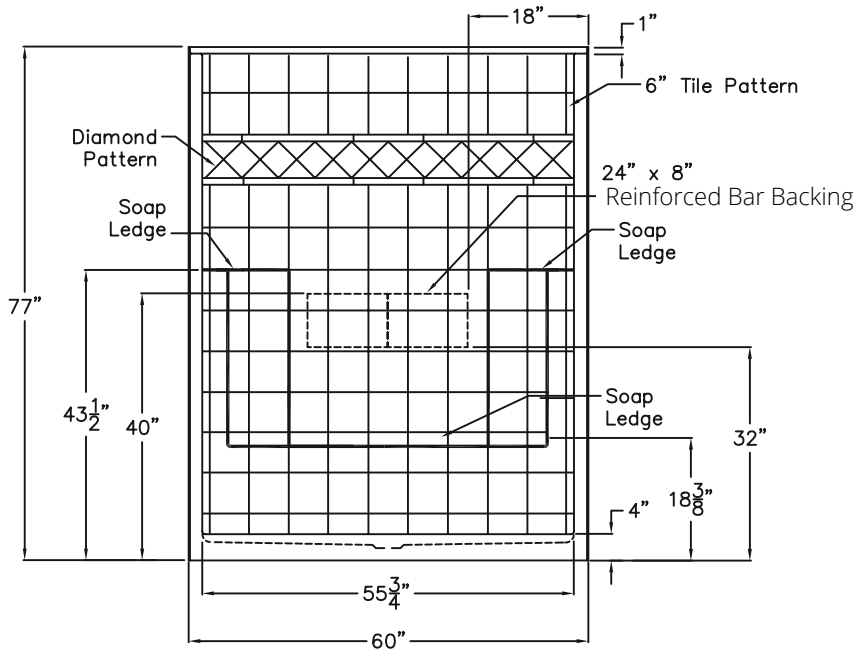

Ella's Bubbles Series

60" x 33" x 77" New Construction One-Piece Shower
Basic Package

SPECIFICATION DRAWINGS

Due to the nature of the materials, dimensions may vary $\pm \frac{1}{2}$ in.

FRONT VIEW

SIDE VIEW

4" LOW THRESHOLD

TOP VIEW

Ella's Bubbles Series

60" x 33" x 77" New Construction One-Piece Shower
Basic Package

BOARD PLACEMENT DRAWING

Due to the nature of the materials, dimensions may vary $\pm \frac{1}{2}$ in.