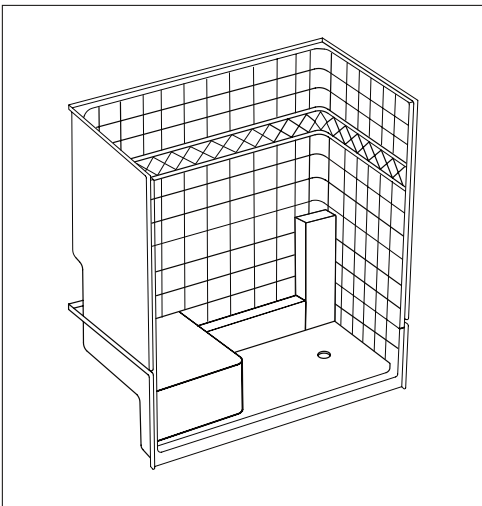

ELLA'S BUBBLES SERIES

New Construction One-Piece Showers

Specification Manual

60" x 33" x 77"

Low Threshold Shower Stall & Kit
Basic Package

For more product information visit [ellasbubbles.com](https://www.ellasbubbles.com)
or call Ella's Bubbles toll free at 1-800-480-6850

Ella's Bubbles Series

60" x 33" x 77" New Construction One-Piece Shower
Basic Package

HANDED BY DRAIN

White color option shown

Shipping Container

Armorcore Reinforced Walls

Representing Model Numbers

- ESM6033SHCWHT •
- ESM6033SHCBON •
- ESM6033SHCBIS

Technical Information

Material: Fiberglass Reinforced with AcrylX
Overall Dimensions: 60 in. x 33 in. x 77 in.
Net Weight: 145 lbs.
Drain Location: Center
Threshold Height: 4 in.
Shipping Dimensions: 67 in. x 43 in. x 84 in.
Shipping Weight: 285 lbs.

Ella's Bubbles Series

60" x 33" x 77" New Construction One-Piece Shower
Basic Package

SPECIFICATION DRAWINGS

Due to the nature of the materials, dimensions may vary $\pm \frac{1}{2}$ in.

FRONT VIEW

SIDE VIEW