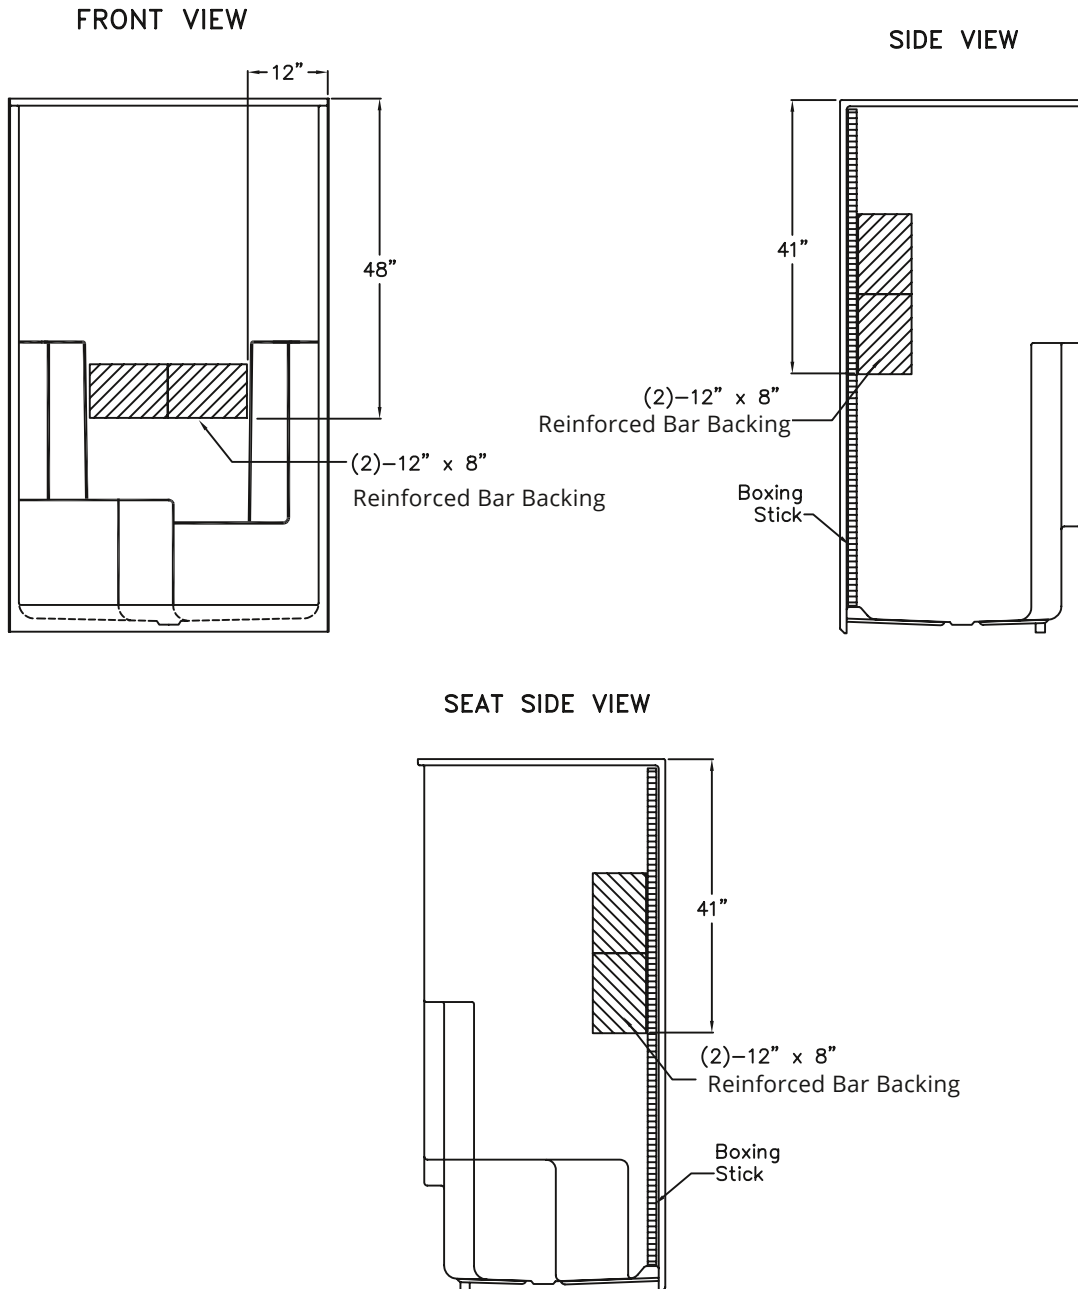

ELLA'S BUBBLES

48" x 37" x 80" New Construction One-Piece Shower
Liberty Package with Stainless Steel Grab Bars

PACKAGE ACCESSORIES

18" Straight Stainless Steel
Grab Bars (3)

Chrome Strainer Brass Drain
with Friction Seal – 2 in.

ELLA'S BUBBLES

48" x 37" x 80" New Construction One-Piece Shower
Liberty Package with Stainless Steel Grab Bars

SPECIFICATION DRAWINGS

Due to the nature of the materials, dimensions may vary $\pm \frac{1}{2}$ in.

Liberty Package with Stainless Steel Grab Bars

ELLA'S BUBBLES

48" x 37" x 80" New Construction One-Piece Shower
Liberty Package with Stainless Steel Grab Bars

BOARD PLACEMENT DRAWING

Due to the nature of the materials, dimensions may vary $\pm \frac{1}{2}$ in.

ELLA'S BUBBLES

48" x 37" x 80" New Construction One-Piece Shower
Liberty Package with Stainless Steel Grab Bars

ella
by ella's bubbles

PRODUCT FEATURES

Luxurious & Safe Design

- Architectural subway design tile pattern with diamond accent pattern for a traditionally modern aesthetic
- Integrated Grip Sure™ floor texture for safe mobility
- Molded soap, shampoo & foot ledges for added convenience