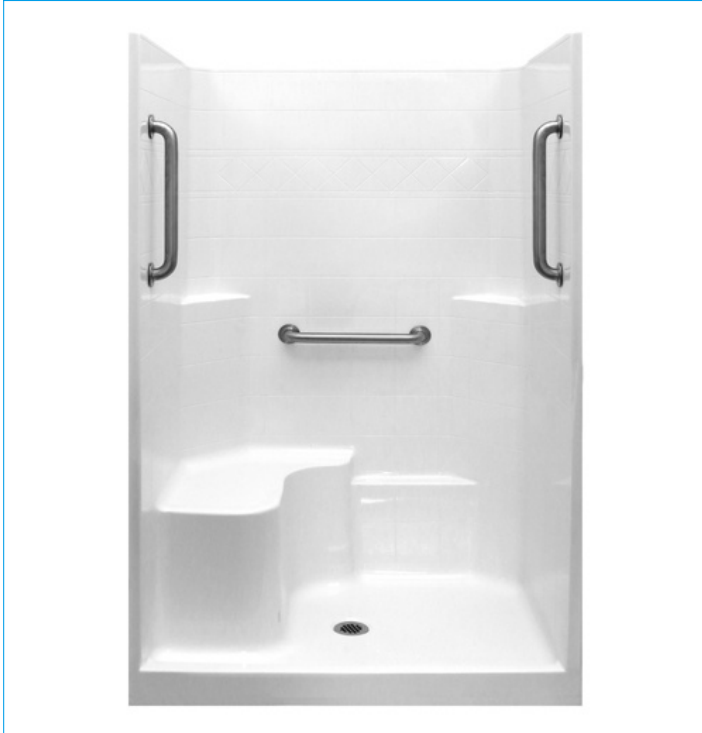

ELLA'S BUBBLES

New Construction One-Piece Showers

Specification Manual

48" x 37" x 80"

Low Threshold Shower Stall & Kit

Liberty Package with Stainless Steel Grab Bars

For more product information visit ellasbubbles.com
or call Ella's Bubbles toll free at 1-800-480-6850

ELLA'S BUBBLES

48" x 37" x 80" New Construction One-Piece Shower
Liberty Package with Stainless Steel Grab Bars

HANDED BY SEAT

Left Side Seat Shown

Shipping Container

Armorcore Reinforced Walls

Representing Model Numbers

ELLA'S BUBBLES

48" x 37" x 80" New Construction One-Piece Shower
Liberty Package with Stainless Steel Grab Bars

PACKAGE ACCESSORIES

18" Straight Stainless Steel
Grab Bars (3)

Chrome Strainer Brass Drain
with Friction Seal – 2 in.

ELLA'S BUBBLES

48" x 37" x 80" New Construction One-Piece Shower
Liberty Package with Stainless Steel Grab Bars

SPECIFICATION DRAWINGS

Due to the nature of the materials, dimensions may vary $\pm \frac{1}{2}$ in.