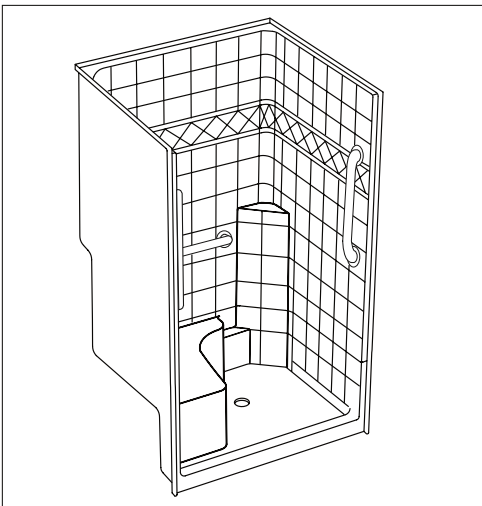

ELLA'S BUBBLES

New Construction One-Piece Showers

Specification Manual

48" x 37" x 80"

Low Threshold Shower Stall & Kit

Liberty Package with Stainless Steel Grab Bars

For more product information visit ellasbubbles.com
or call Ella's Bubbles toll free at 1-800-480-6850

ELLA'S BUBBLES

48" x 37" x 80" New Construction One-Piece Shower
Liberty Package with Stainless Steel Grab Bars

HANDED BY SEAT

Left Side Seat Shown

Shipping Container

Armorcore Reinforced Walls

Representing Model Numbers

- E-3 6 4 8 LWH-PKG1SS
- E-3 6 4 8 RWH-PKG1SS

Technical Information

Material: Fiberglass Reinforced with AcrylX
Overall Dimensions: 48 in. x 37 in. x 80 in.
Net Weight: 170 lbs.
Drain Location: Center
Threshold Height: 4 in.
Shipping Dimensions: 53 in. x 42 in. x 84 in.
Shipping Weight: 290 lbs.

ELLA'S BUBBLES

48" x 37" x 80" New Construction One-Piece Shower
Liberty Package with Stainless Steel Grab Bars

SPECIFICATION DRAWINGS

Due to the nature of the materials, dimensions may vary $\pm \frac{1}{2}$ in.