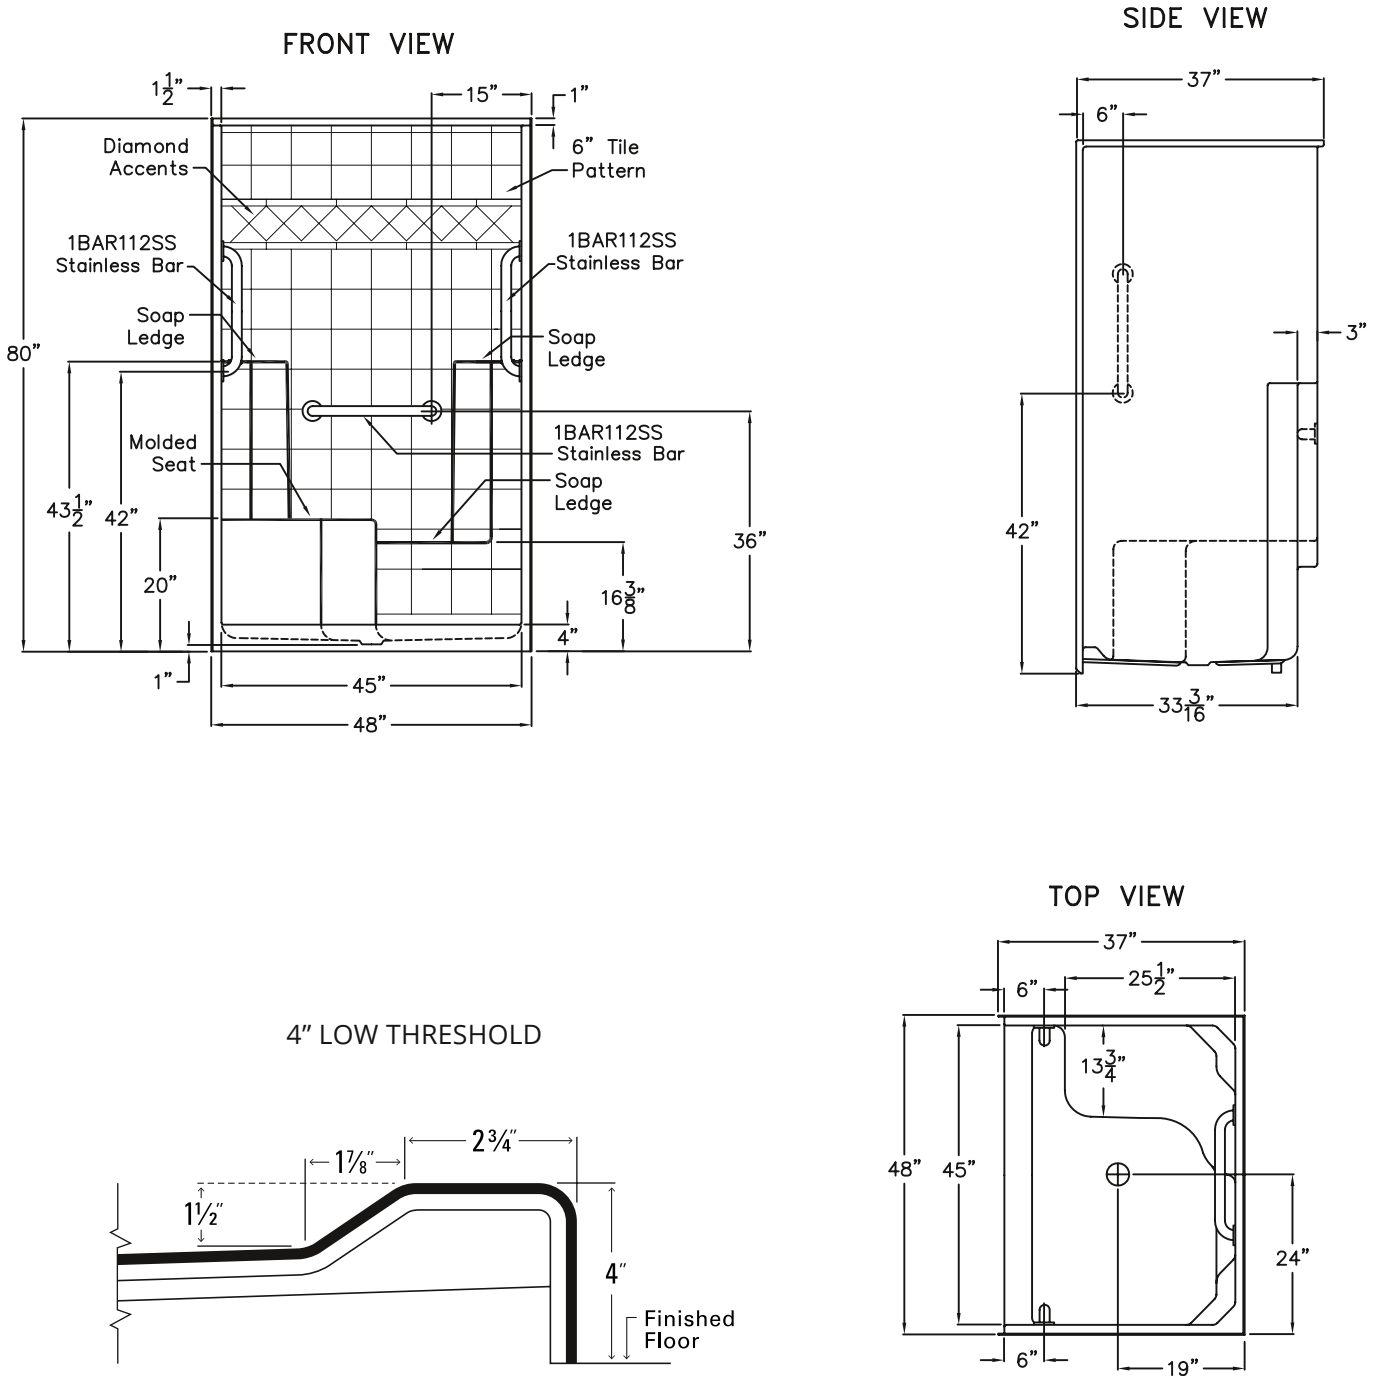

- E-3 6 4 8 LWH-PKG1SS
- E-3 6 4 8 RWH-PKG1SS

Technical Information

Material: Fiberglass Reinforced with AcrylX
Overall Dimensions: 48 in. x 37 in. x 80 in.
Net Weight: 170 lbs.
Drain Location: Center
Threshold Height: 4 in.
Shipping Dimensions: 53 in. x 42 in. x 84 in.
Shipping Weight: 290 lbs.

ELLA'S BUBBLES

48" x 37" x 80" New Construction One-Piece Shower
Liberty Package with Stainless Steel Grab Bars

PACKAGE ACCESSORIES

18" Straight Stainless Steel
Grab Bars (3)

Chrome Strainer Brass Drain
with Friction Seal – 2 in.

ELLA'S BUBBLES

48" x 37" x 80" New Construction One-Piece Shower
Liberty Package with Stainless Steel Grab Bars

SPECIFICATION DRAWINGS

Due to the nature of the materials, dimensions may vary $\pm \frac{1}{2}$ in.

Liberty Package with Stainless Steel Grab Bars

ELLA'S BUBBLES

48" x 37" x 80" New Construction One-Piece Shower
Liberty Package with Stainless Steel Grab Bars

BOARD PLACEMENT DRAWING

Due to the nature of the materials, dimensions may vary $\pm \frac{1}{2}$ in.