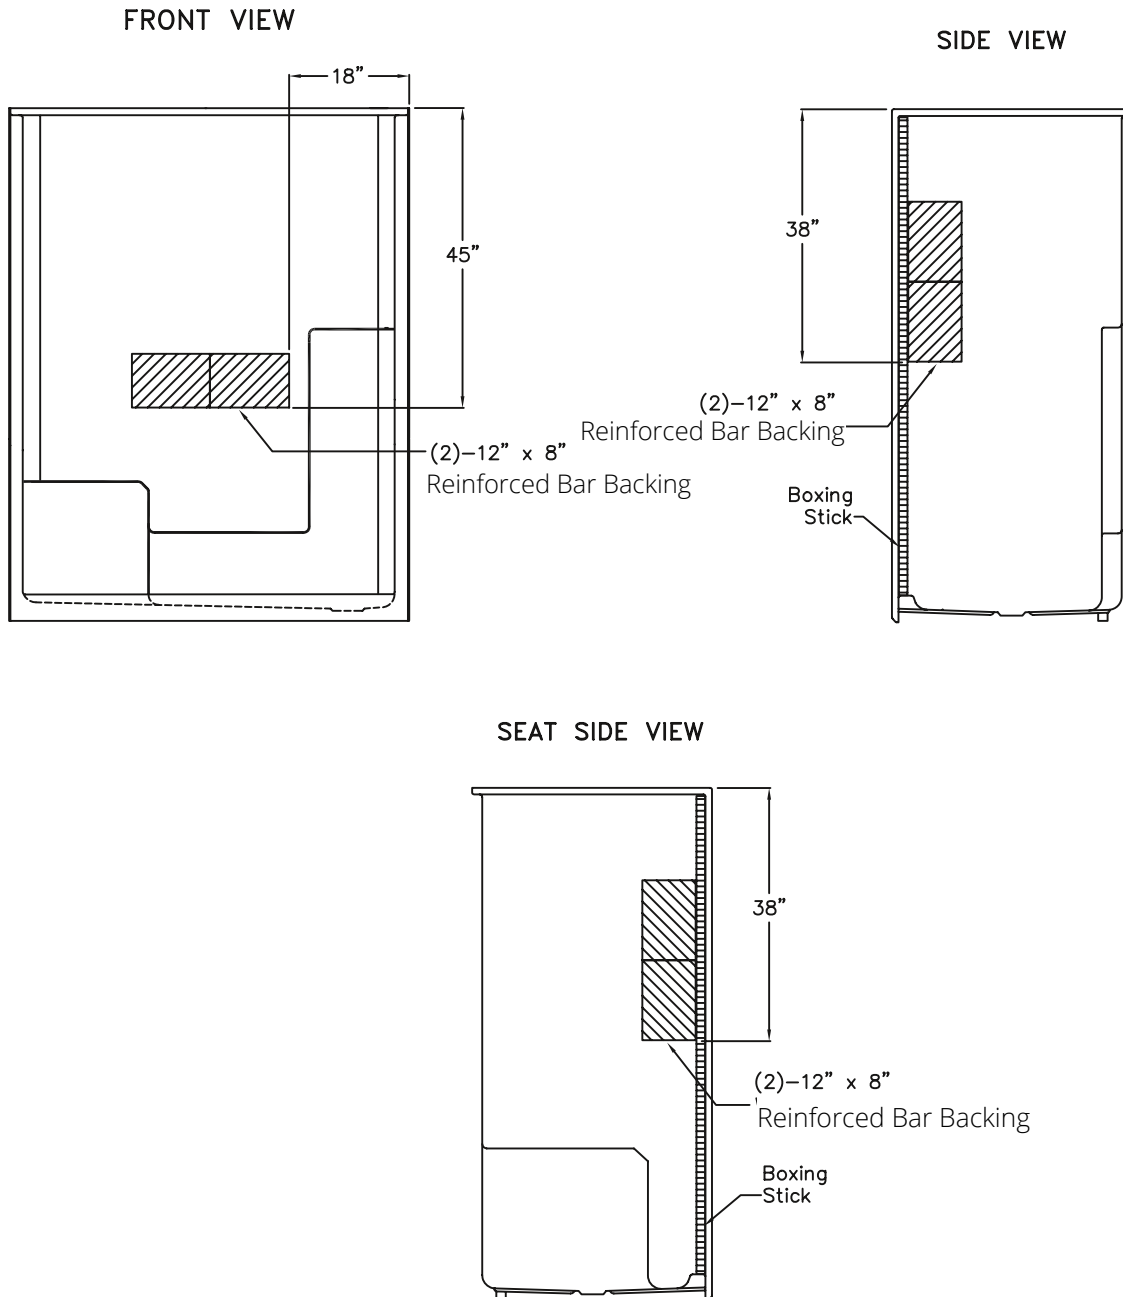

- E-6032LWH-PKG1SS
- E-6032RWH-PKG1SS

Technical Information

Material: Gelcoat Fiberglass
Overall Dimensions: 60 in. x 33 in. x 77 in.
Net Weight: 155 lbs.
Drain Location: Left or Right
Threshold Height: 4 in.
Shipping Dimensions: 67 in. x 43 in. x 84 in.
Shipping Weight: 295 lbs.

Ella's Bubbles Series

60" x 33" x 77" New Construction One-Piece Shower
Liberty Package with Stainless Steel Grab Bars

PACKAGE ACCESSORIES

18" Straight Stainless Steel
Grab Bars (3)

Chrome Strainer Brass Drain
with Friction Seal – 2 in.

Ella's Bubbles Series

60" x 33" x 77" New Construction One-Piece Shower
Liberty Package with Stainless Steel Grab Bars

SPECIFICATION DRAWINGS

Due to the nature of the materials, dimensions may vary $\pm \frac{1}{2}$ in.

Ella's Bubbles Series

60" x 33" x 77" New Construction One-Piece Shower
Liberty Package with Stainless Steel Grab Bars

BOARD PLACEMENT DRAWING

Due to the nature of the materials, dimensions may vary $\pm \frac{1}{2}$ in.