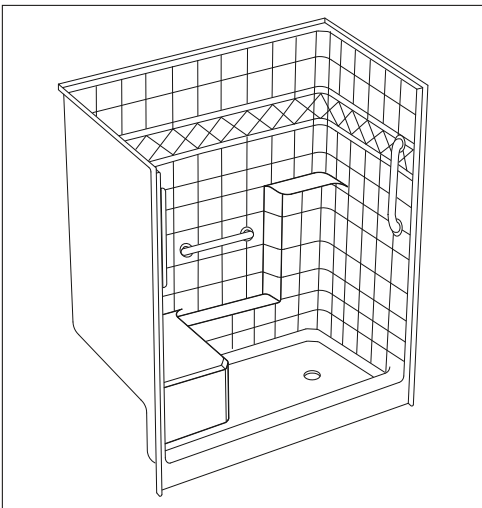

ELLA'S BUBBLES SERIES

New Construction One-Piece Showers

Specification Manual

60" x 33" x 77"

Low Threshold Shower Stall & Kit

Liberty Package with Stainless Steel Grab Bars

For more product information visit ellasbubbles.com
or call Ella's Bubbles toll free at 1-800-480-6850

Ella's Bubbles Series

60" x 33" x 77" New Construction One-Piece Shower
Liberty Package with Stainless Steel Grab Bars

HANDED BY SEAT

Right-Hand Seat Shown

Shipping Container

Armorcore Reinforced Walls

Representing Model Numbers

- E-6032LWH-PKG1SS
- E-6032RWH-PKG1SS

Technical Information

Material: Gelcoat Fiberglass
Overall Dimensions: 60 in. x 33 in. x 77 in.
Net Weight: 155 lbs.
Drain Location: Left or Right
Threshold Height: 4 in.
Shipping Dimensions: 67 in. x 43 in. x 84 in.
Shipping Weight: 295 lbs.

Ella's Bubbles Series

60" x 33" x 77" New Construction One-Piece Shower
Liberty Package with Stainless Steel Grab Bars

SPECIFICATION DRAWINGS

Due to the nature of the materials, dimensions may vary $\pm \frac{1}{2}$ in.