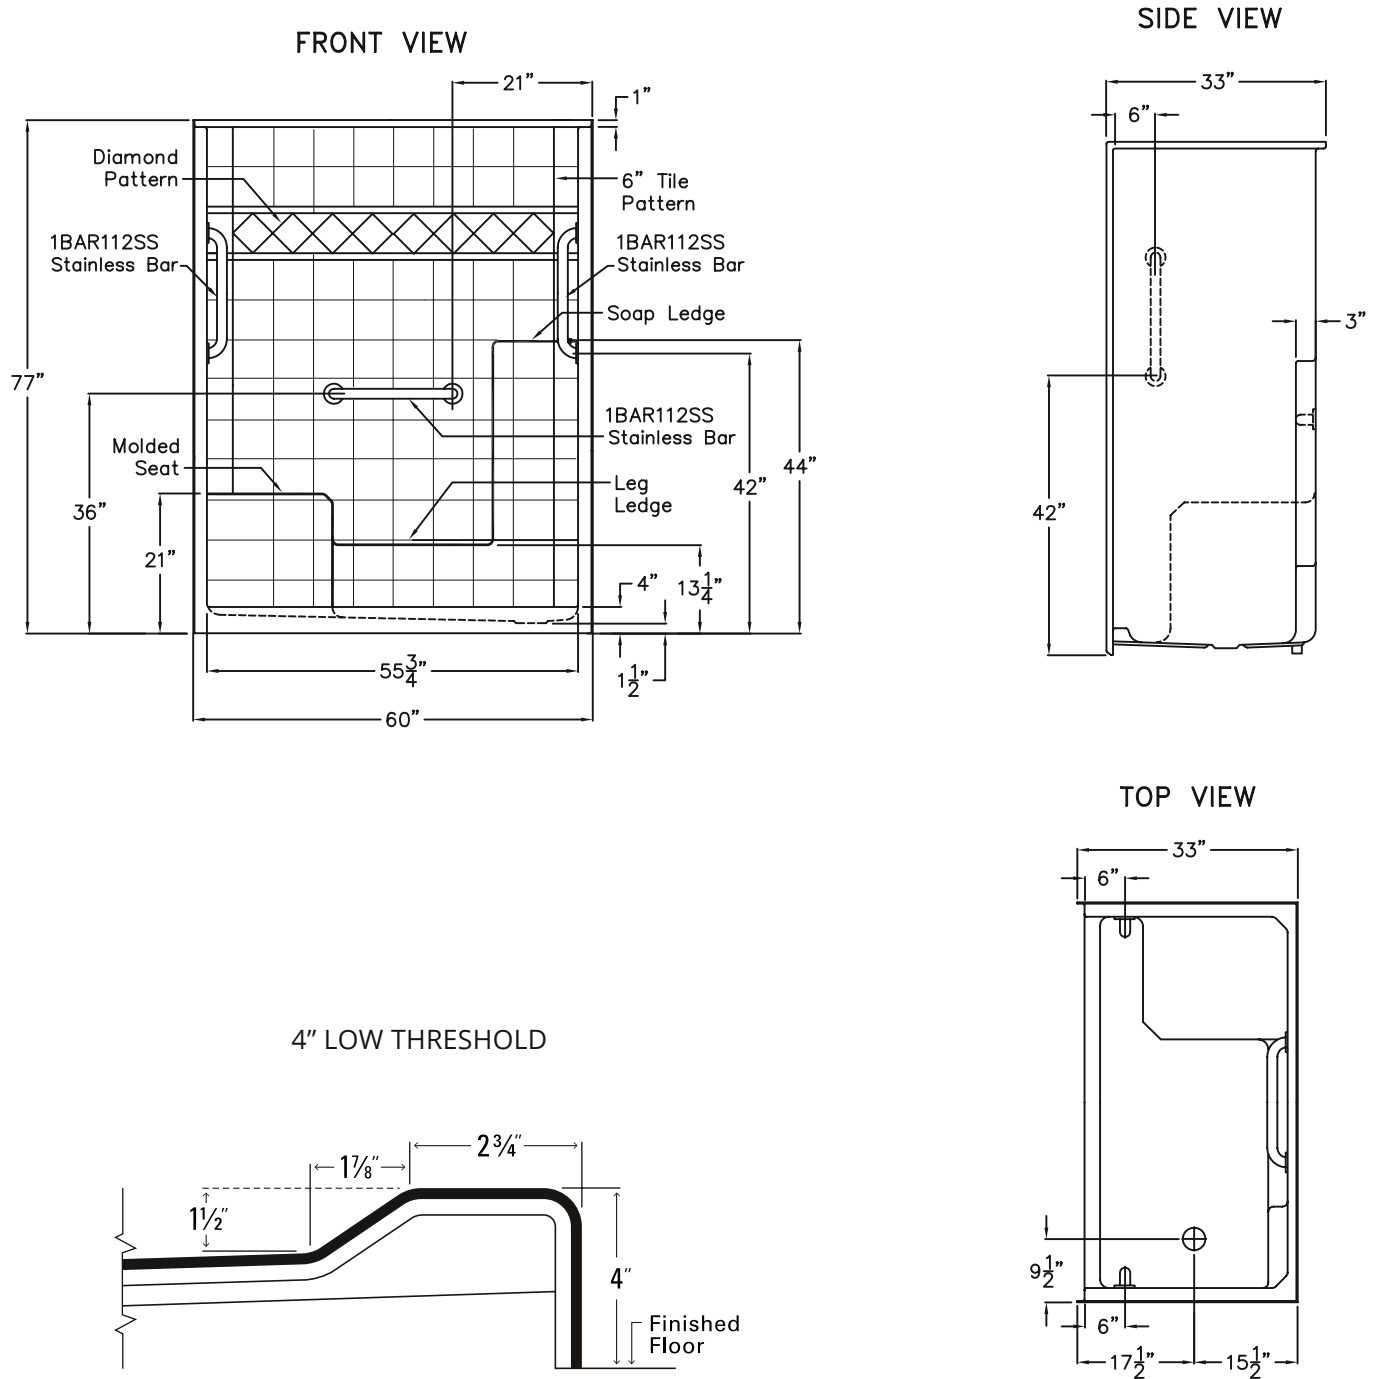

- E-6032LWH-PKG1SS
- E-6032RWH-PKG1SS

Technical Information

Material: Gelcoat Fiberglass
Overall Dimensions: 60 in. x 33 in. x 77 in.
Net Weight: 155 lbs.
Drain Location: Left or Right
Threshold Height: 4 in.
Shipping Dimensions: 67 in. x 43 in. x 84 in.
Shipping Weight: 295 lbs.

Ella's Bubbles Series

60" x 33" x 77" New Construction One-Piece Shower
Liberty Package with Stainless Steel Grab Bars

PACKAGE ACCESSORIES

18" Straight Stainless Steel
Grab Bars (3)

Chrome Strainer Brass Drain
with Friction Seal – 2 in.

Ella's Bubbles Series

60" x 33" x 77" New Construction One-Piece Shower
Liberty Package with Stainless Steel Grab Bars

SPECIFICATION DRAWINGS

Due to the nature of the materials, dimensions may vary $\pm \frac{1}{2}$ in.

Ella's Bubbles Series

60" x 33" x 77" New Construction One-Piece Shower
Liberty Package with Stainless Steel Grab Bars

BOARD PLACEMENT DRAWING

Due to the nature of the materials, dimensions may vary $\pm \frac{1}{2}$ in.