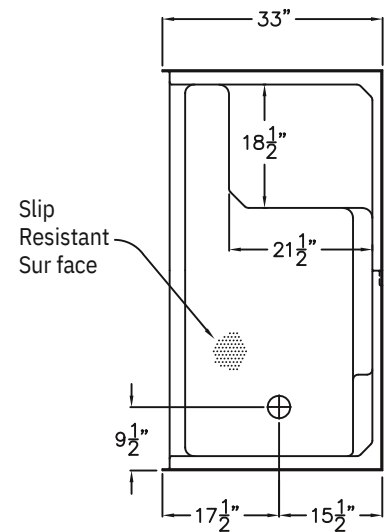

Low Threshold Shower 60" x 33" **Ella Basic**- Left or Right Seat

Model #

- E-6 0 3 3 - 3 PLWH
- E-6 0 3 3 - 3 PRWH

Outside Dimensions: 33" W x 60" L x 77"
H Seat Dimensions: 22" W x 18.5" L x 21"
H Shipping Dimensions: 60" W x 48" L x 72" H
Shipping Weight: 325 lbs.
Net Weight: 175 lbs.
Threshold Height: 4"

Panels:

Shower Base33" W x 60" L x 28" H
Side Wall Panel Left33" W x 30" L x 49" H
Side Wall Panel Right33" W x 30" L x 49" H

Features:

- Premium applied acrylic, three piece shower with 6" classic tile pattern design and diamond accent
- Armorcore reinforced walls for placing grab bars and seats anywhere (not dependent on stud locations)
- Easy shower wall assembly pin-lock system allowing front side installation
- Precision fit wall panel seams (match into grout pattern)
- Grip-Sure™ floor texture
- Self supporting, pre-leveled shower base (no mudset required)
- Shower door friendly (squared corners allow door installations)
- Ships pre-assembled, heavy duty crating protects product in transit

Low Threshold Shower 60" x 33" Ella Basic- Left or Right Seat

*Left Seat Shown

TOP VIEW

DUE TO THE NATURE OF THE MATERIALS
DIMENSIONS MAY VARY $\pm 1/2"$

Accessible Shower Stall

The unit shall meet UPC, CSA B45.5, IAPMOZ124-11, Home innovation Research Lab, and shall meet the requirements of the Southern Building Code.