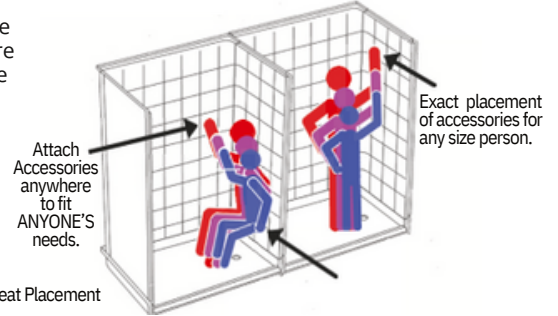

ADAPTABILITY

Customized Accessory Placement

The armorcore reinforced core walls allow the fixtures to be installed right onto the wall studs by eliminating the need for a drywall backing.

Custom Seat Placement