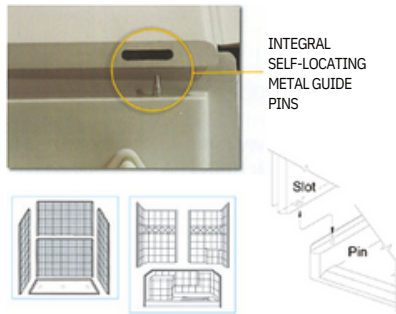

Low Threshold Shower Features

STRENGTH

Armorcore & Steel Reinforced Walls

Fiberglass resin structural substrate cures to a seamless strong encasement.

All panels are backed with armorcore backing, accessories can be installed anywhere.

ADAPTABILITY

Customized Accessory Placement

The armorcore reinforced core walls allow the fixtures to be installed right onto the wall studs by eliminating the need for a drywall backing.

Custom Seat Placement

SHOWER DOOR FRIENDLY

Your choice: Curtain or Door

Square corners in Ella shower construction allow for framed or frameless shower doors to be installed.

Image for illustration only

FRONT SIDE INSTALLATION

Aluminum Pin and Slot System for a contractor friendly front side installation.

An installation may be finished in a fraction of the time. No more need to get behind the panels to bolt large panels together.