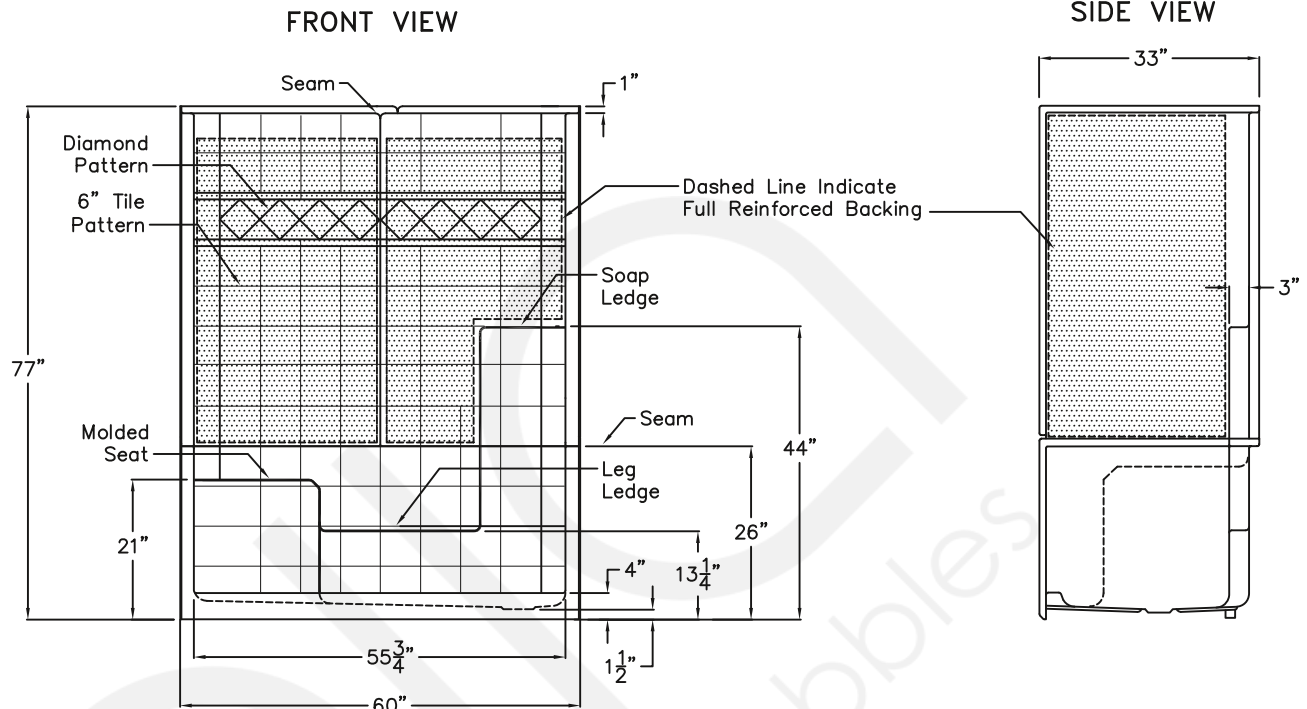

Low Threshold Shower 60" x 33" **Ella Basic**- Left or Right Seat

Model #

- E-6 0 3 3 - 3 PLWH
- E-6 0 3 3 - 3 PRWH

Outside Dimensions: 33" W x 60" L x 77"
H Seat Dimensions: 22" W x 18.5" L x 21"
H Shipping Dimensions: 60" W x 48" L x 72" H
Shipping Weight: 325 lbs.
Net Weight: 175 lbs.
Threshold Height: 4"

Panels:

Shower Base33" W x 60" L x 28" H
Side Wall Panel Left33" W x 30" L x 49" H
Side Wall Panel Right33" W x 30" L x 49" H

Features:

- Premium applied acrylic, three piece shower with 6" classic tile pattern design and diamond accent
- Armorcore reinforced walls for placing grab bars and seats anywhere (not dependent on stud locations)
- Easy shower wall assembly pin-lock system allowing front side installation
- Precision fit wall panel seams (match into grout pattern)
- Grip-Sure™ floor texture
- Self supporting, pre-leveled shower base (no mudset required)
- Shower door friendly (squared corners allow door installations)
- Ships pre-assembled, heavy duty crating protects product in transit

Low Threshold Shower 60" x 33" Ella Basic- Left or Right Seat

*Left Seat Shown

TOP VIEW

DUE TO THE NATURE OF THE MATERIALS
DIMENSIONS MAY VARY $\pm 1/2"$

Accessible Shower Stall

The unit shall meet UPC, CSA B45.5, IAPMOZ124-11, Home innovation Research Lab, and shall meet the requirements of the Southern Building Code.