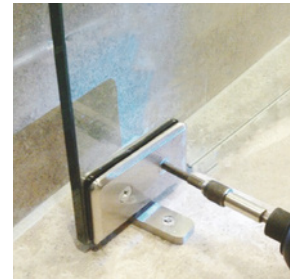

ADAPTABILITY

Customized Accessory Placement

The armorcore reinforced core walls allow the fixtures to be installed right onto the wall studs by eliminating the need for a drywall backing.

Custom Seat Placement

SHOWER DOOR FRIENDLY

Your choice: Curtain or Door

Square corners in Ella shower construction allow for framed or frameless shower doors to be installed.

Image for illustration only

FRONT SIDE INSTALLATION

Aluminum Pin and Slot System for a contractor friendly front side installation.

An installation may be finished in a fraction of the time. No more need to get behind the panels to bolt large panels together.