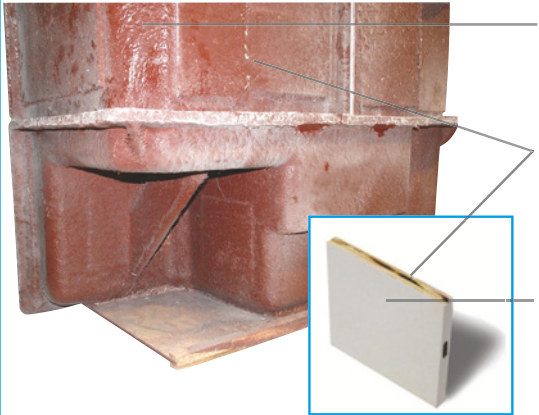

Panels:

Shower Base33" W x 60" L x 28" H
Side Wall Panel Left33" W x 30" L x 49" H
Side Wall Panel Right33" W x 30" L x 49" H

Features:

- Premium applied acrylic, three piece shower with 6" classic tile pattern design and diamond accent
- Armorcore reinforced walls for placing grab bars and seats anywhere (not dependent on stud locations)
- Easy shower wall assembly pin-lock system allowing front side installation
- Precision fit wall panel seams (match into grout pattern)
- Grip-Sure™ floor texture
- Self supporting, pre-leveled shower base (no mudset required)
- Shower door friendly (squared corners allow door installations)
- Ships pre-assembled, heavy duty crating protects product in transit

The enclosure shall be equipped with the following installed accessories:

- 1) Tile finish on walls,
- 2) 3-Piece sectional design,
- 3) Diamond accent pattern,
- 4) Molded soap ledges on back wall,
- 5) Molded low ledge on back wall,
- 6) Molded seat, left or right,
- 7) Full reinforced backing on walls,
- 8) 4.0" Threshold.

Low Threshold Shower Features

STRENGTH

Armorcore & Steel Reinforced Walls

Fiberglass resin structural substrate cures to a seamless strong encasement.

All panels are backed with armorcore backing, accessories can be installed anywhere.